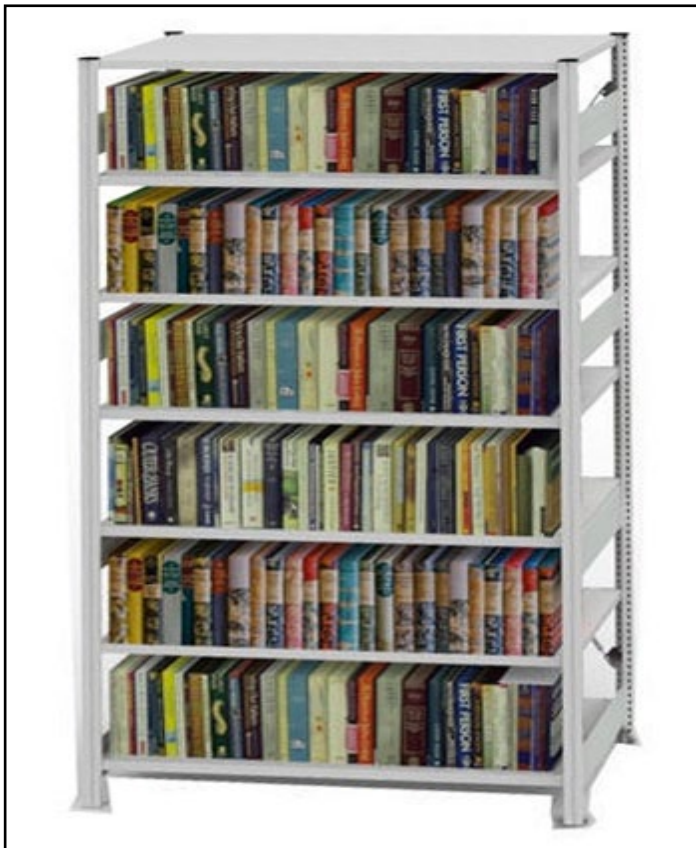

TESLA STEEL RACKS

Help clear up the mess and put order in homes, shops, offices and storage areas.
Perfect timing during Covid 19.

Standard 5-shelves racks

With extra shelf

For shoe rack

For home

For homes

For store

For school

For office

Specifications

OPEN SLOT (With visible hole)

Item	:	L900mm White (WC-SHELF-W) Grey (WC-SHELF-G) Silver Grey (WC-SHELF-SG)
Dimension	:	L900 x W400 x H1830mm
Colors	:	White, Gray, Silver Gray
Thickness	:	Post: 1.2mm, Beam: 0.8mm, Wooden shelf: 9mm
Load / shelf	:	120 kgs
Load / rack	:	600 kgs
Shelf boards	:	Melamine laminated shelves
Frame	:	Powder coated steel, rust resistant
No. of shelves	:	5 shelves

EXTRA SHELF

Item	:	White (WC-SHELF-0002-W) Grey (WC-SHELF-0002-G) Silver Grey (WC-SHELF-0002-SG)
Dimension	:	L893 x D393mm
Thickness	:	Beam : 0.8mm, Wooden shelf: 9mm
		4 beam + 1 MDF shelf
Surface treatment	:	Powder coating

FEATURES

1. Shelves are made of Melamine laminated boards. Waterproof. Won't warp or sag even when soaked in water. Steel frame are made of powder coating.
2. Optional shelves and side panels available for additional charge. Available only in WorldCraft. No where else.
3. Shelves may be adjusted in height.
4. Comes in box package. Easy to carry even on motorcycle.
5. WorldCraft has most complete rack models: steel racks, wire racks and wire cart.